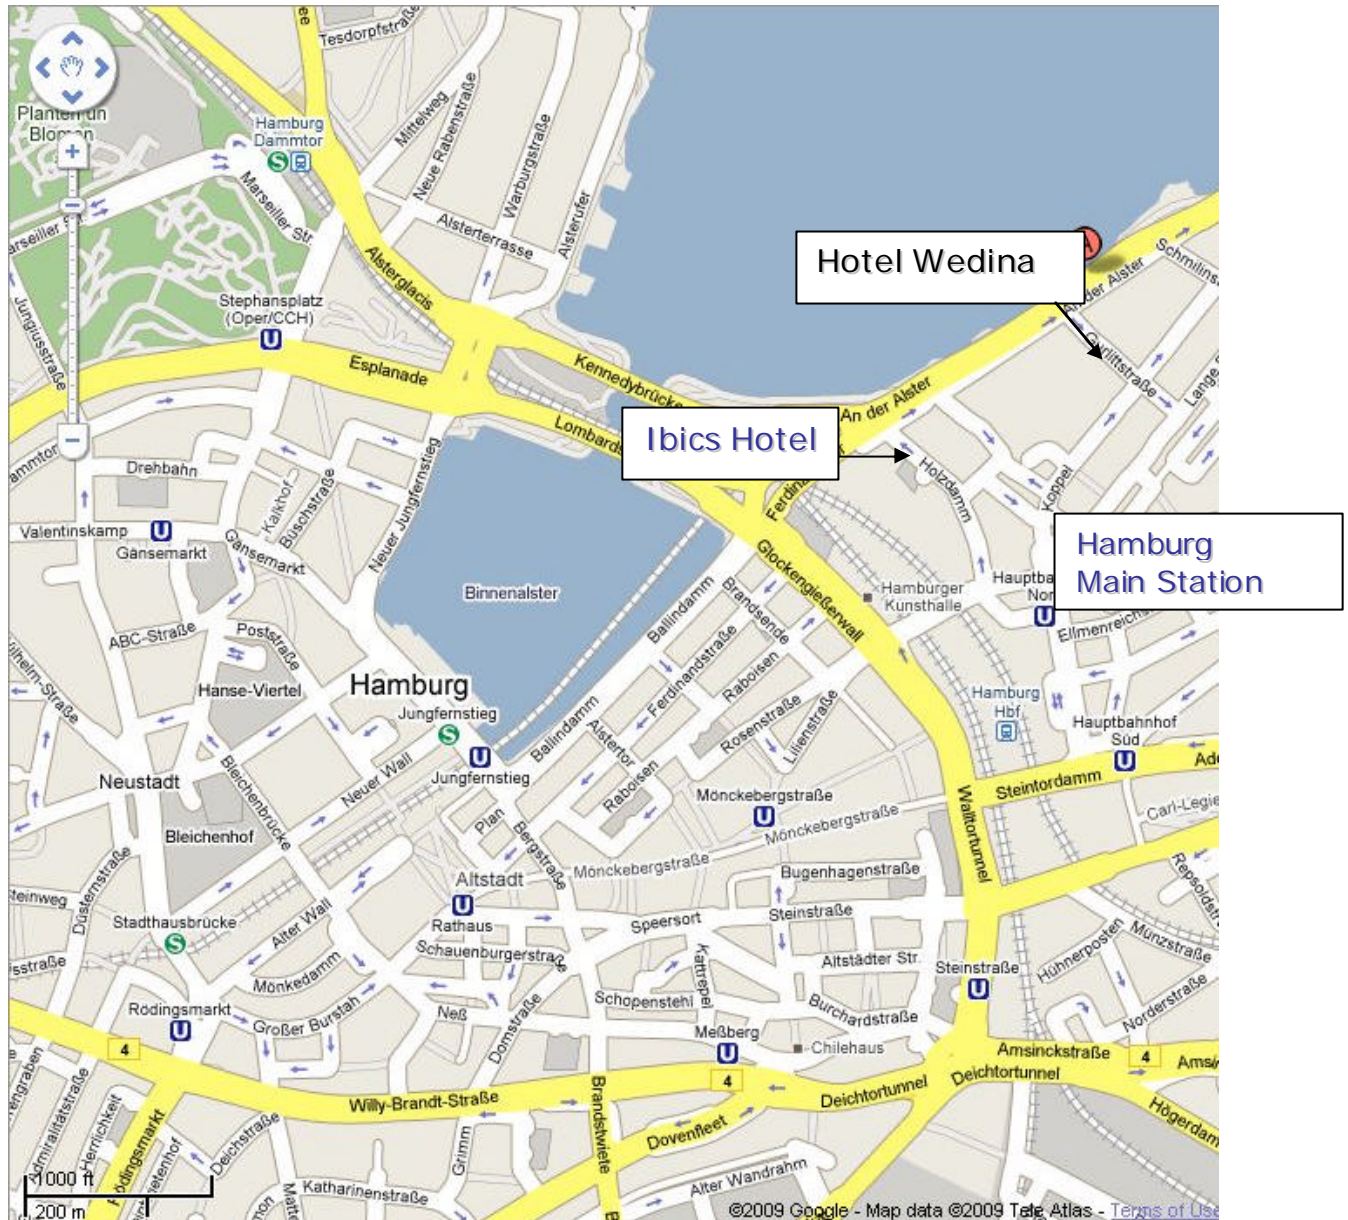

Hotel Wedina

Gurlittstr.23
20099 Hamburg
Fon +49 (0)40 280 89 00

Ibis Hotel Hamburg Alster

Holzdammm 4-12
20099 Hamburg
Fon +49 (0)40 248 29 701

The Ibis hotel Hamburg Alster is located directly by the Alster Lake (Binnenalster), near the main train station.

Journey from the Airport and with public transfer to the Ibis Hotel Alster:

The S-Bahn (sub-urban rail network) line S1 operates every 10 minutes between Hamburg Airport and Hamburg's central railway station, (Hauptbahnhof). The journey takes only 25 minutes. The "Hamburg Airport (Flughafen)" S-Bahn station is directly in front of the terminals and is easily reached by lift, escalator or stairs.

Journey from the main railway station (Hauptbahnhof) on foot:

Take the 'Steindamm' exit from the railway station, turn left and follow the street "Holzdamm" up to the end. It takes only 5 minutes.

The Wedina Hotel is located directly by the Alster Lake (Binnenalster), near the main train station.

From the main railway station by bus:

Take the 'Steindamm' exit from the railway station, on the opposite side of the street here you will see a bus stop on the right. Take Metrobus 6 (direction Borgweg) for one stop to 'Gurlittstrasse' Street. From there it takes 3 minutes to the hotel (direction Alster Lake)